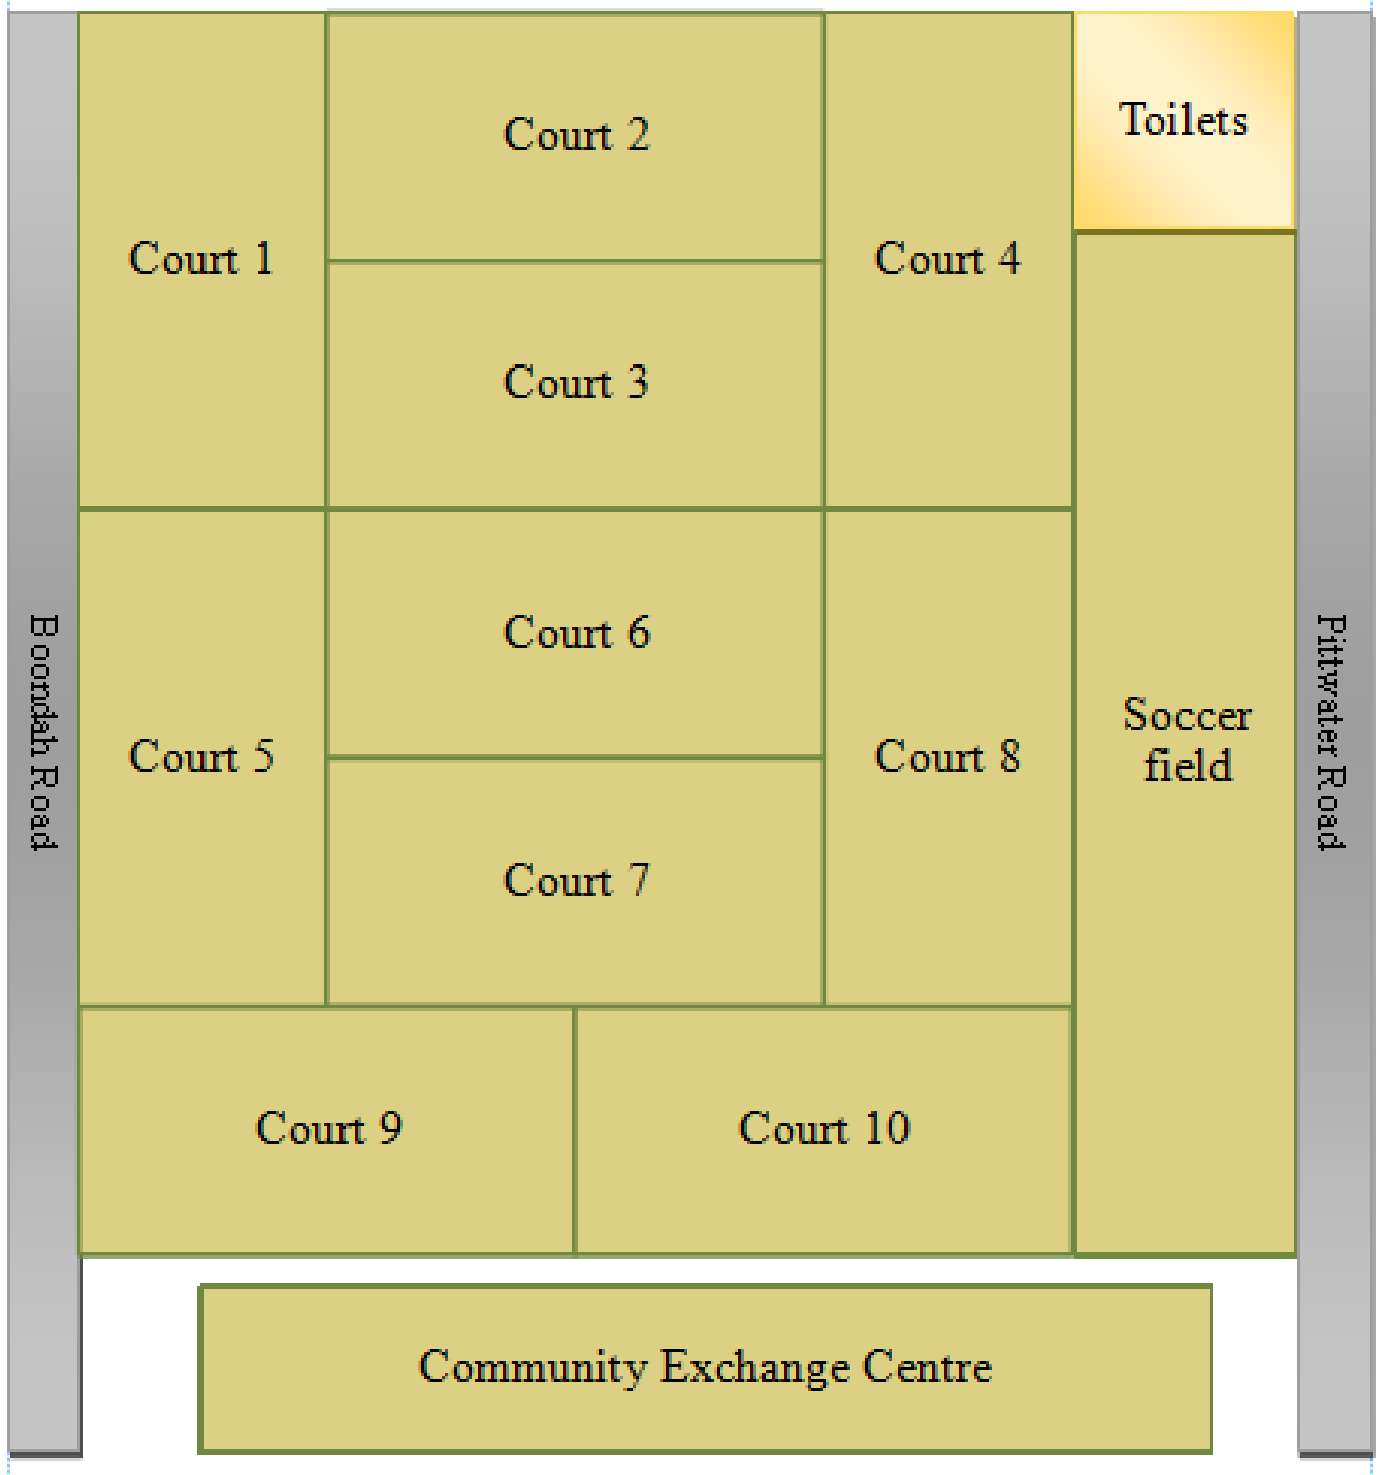

Boondah Reserve 5 Narrabeen - Netball