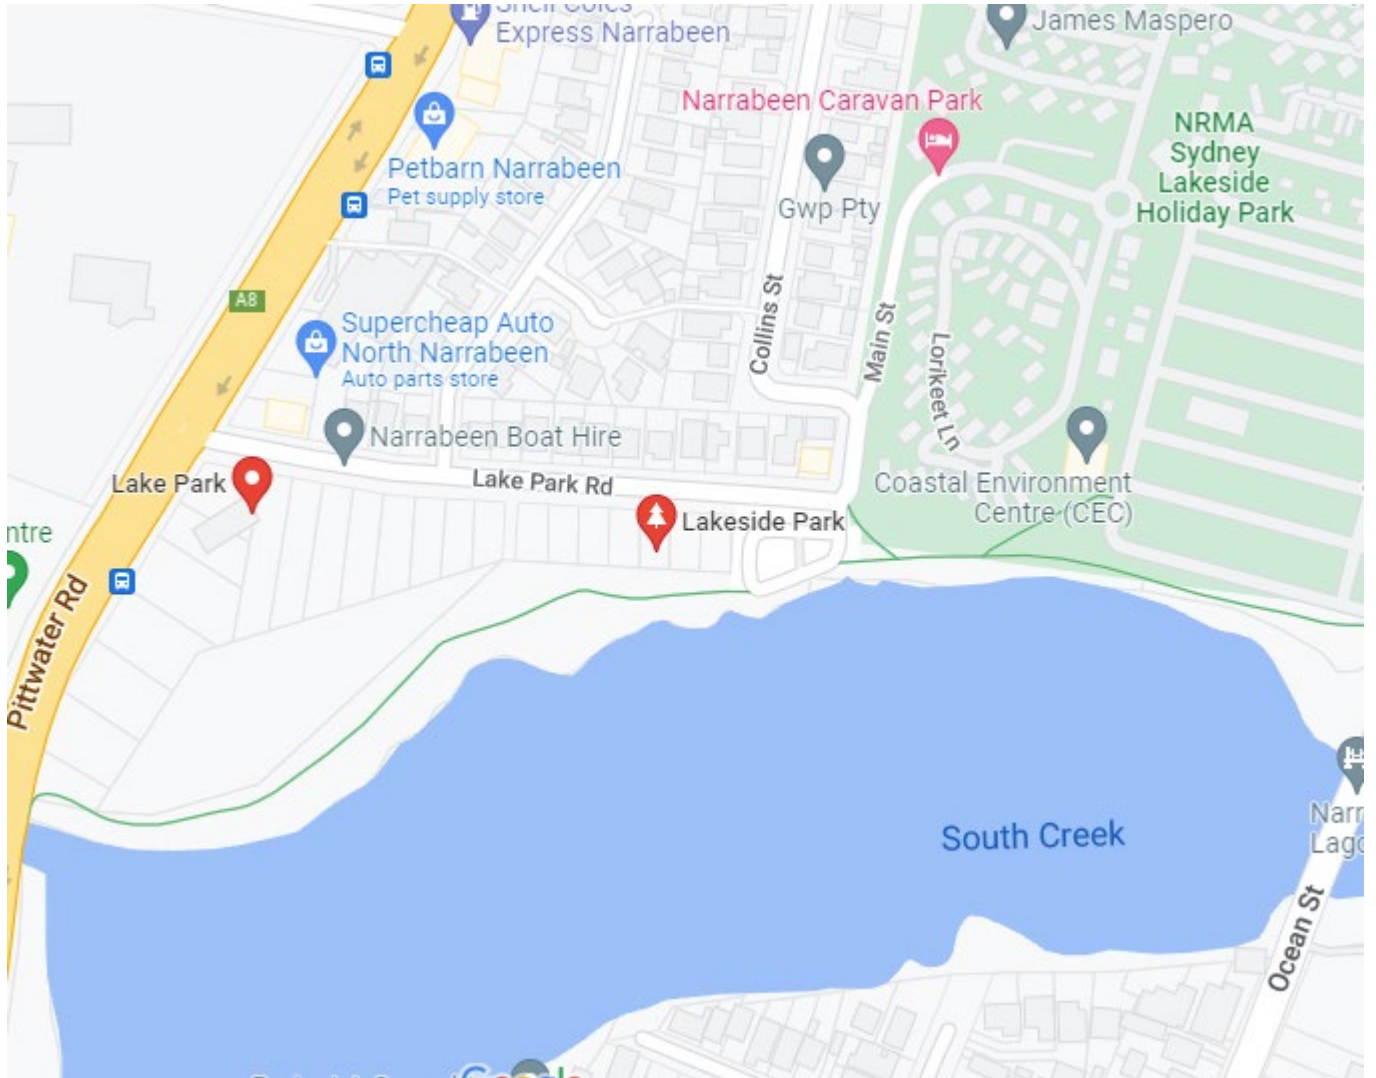

Lake Park Narrabeen – Rugby League