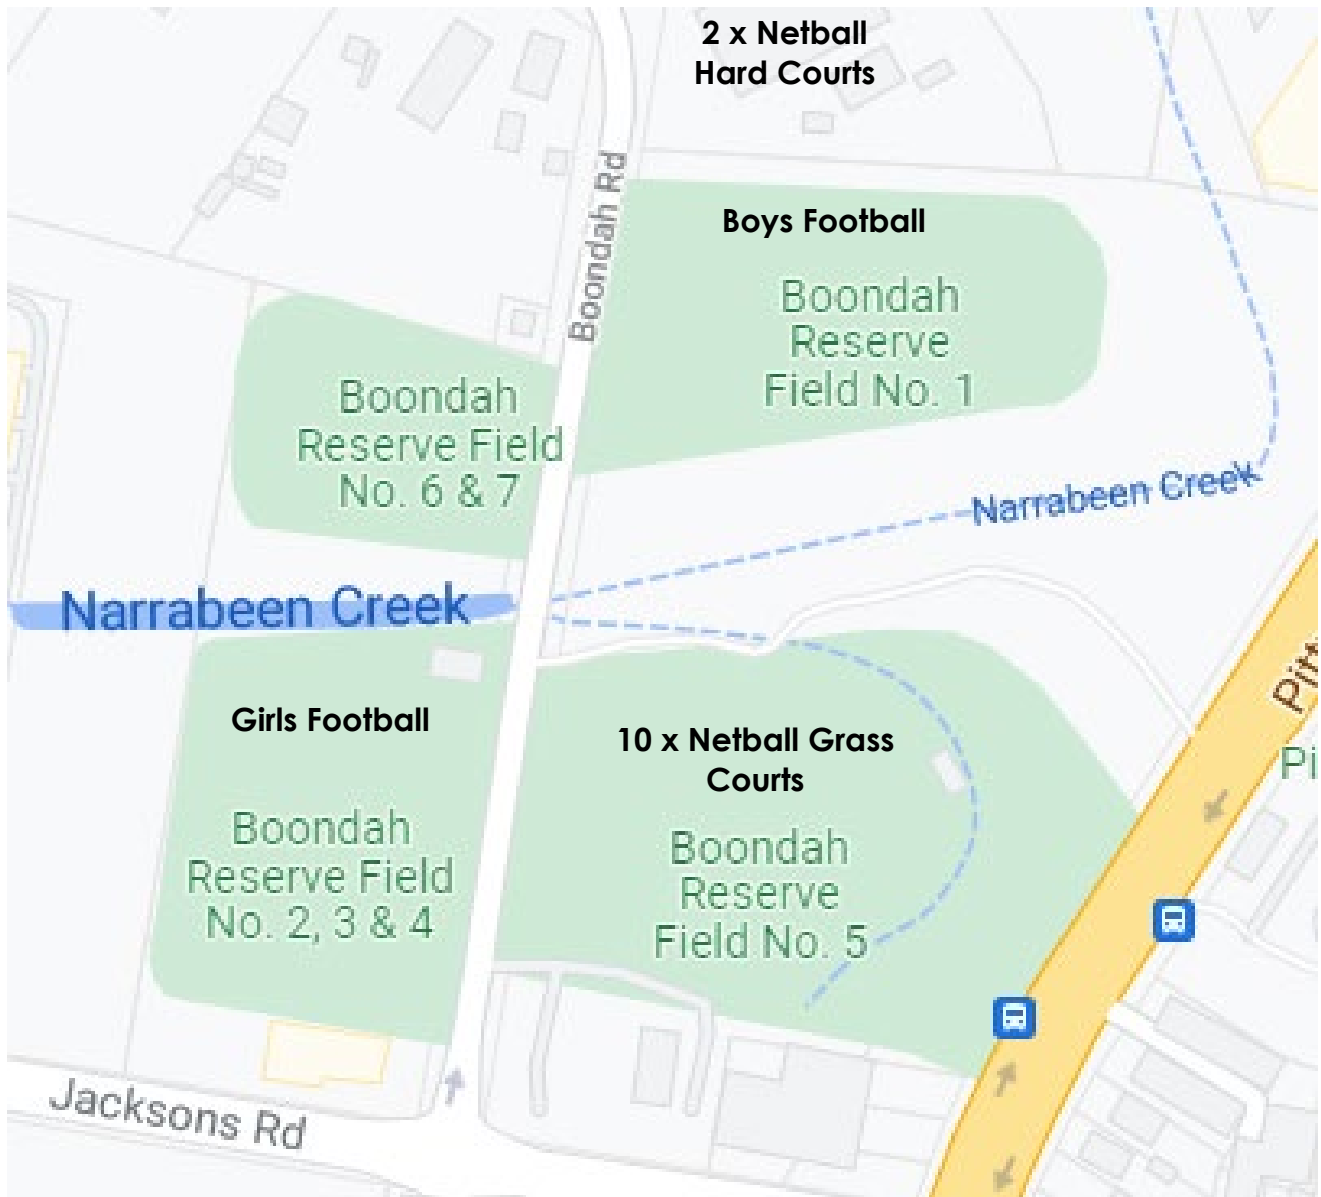

Boondah Reserve 1, 2, 3 Narrabeen - Football