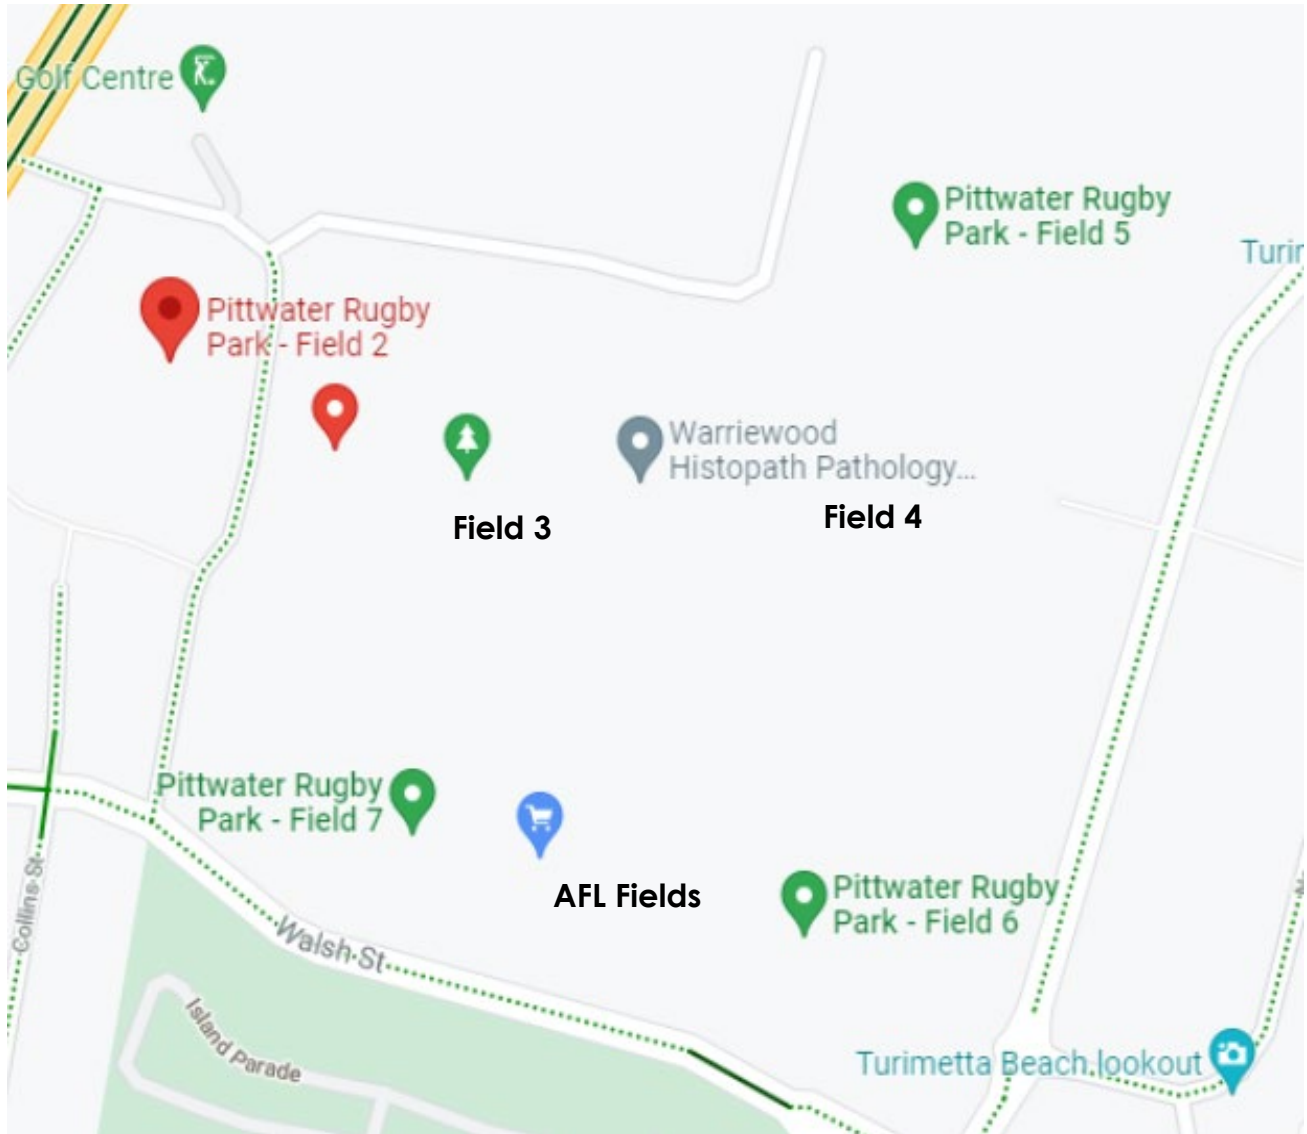

North Narrabeen Reserve – Soccer/AFL