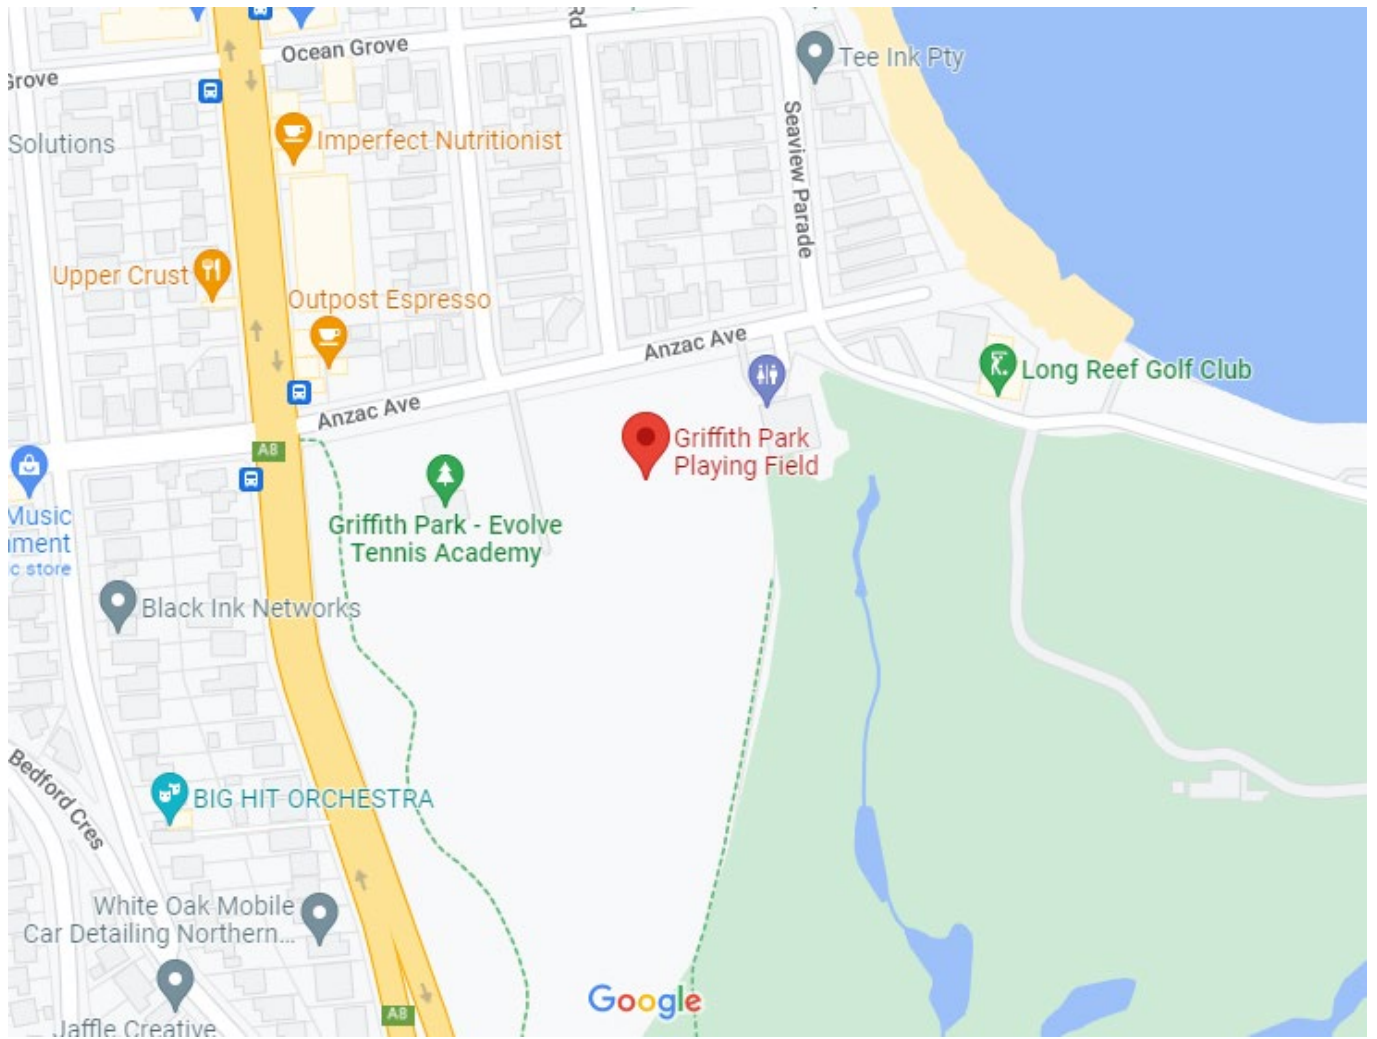

BYE Requests:

- BBPS - 1/4/22
- NLPS - 1/4/22
- WHPS - 14/10/22
- EHPS - 28/10/22

Boondah Reserve 5 Narrabeen - Netball

Boondah Reserve 1, 2, 3 Narrabeen - Football

Careel Bay Oval Avalon - Football

Griffith Park – Rugby League