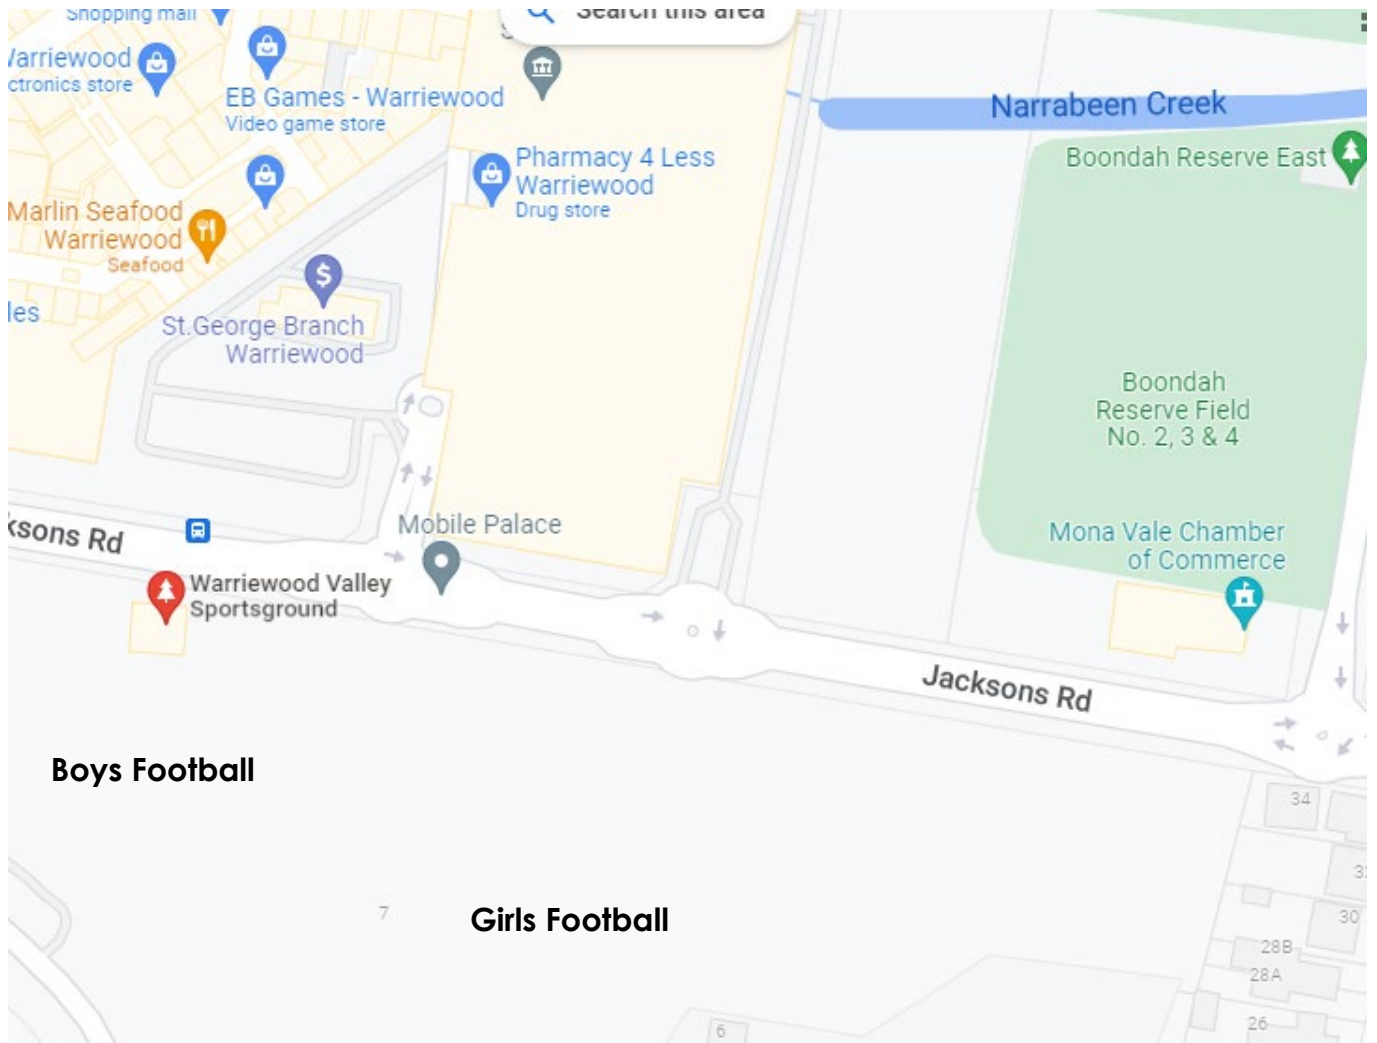

Kitchener Park Mona Vale - Football

Lake Park Narrabeen – Rugby League

North Narrabeen Reserve – Soccer/AFL

Narrabeen North P.S. – Football

Newport Oval – Rugby League

Porters Reserve – Rugby League