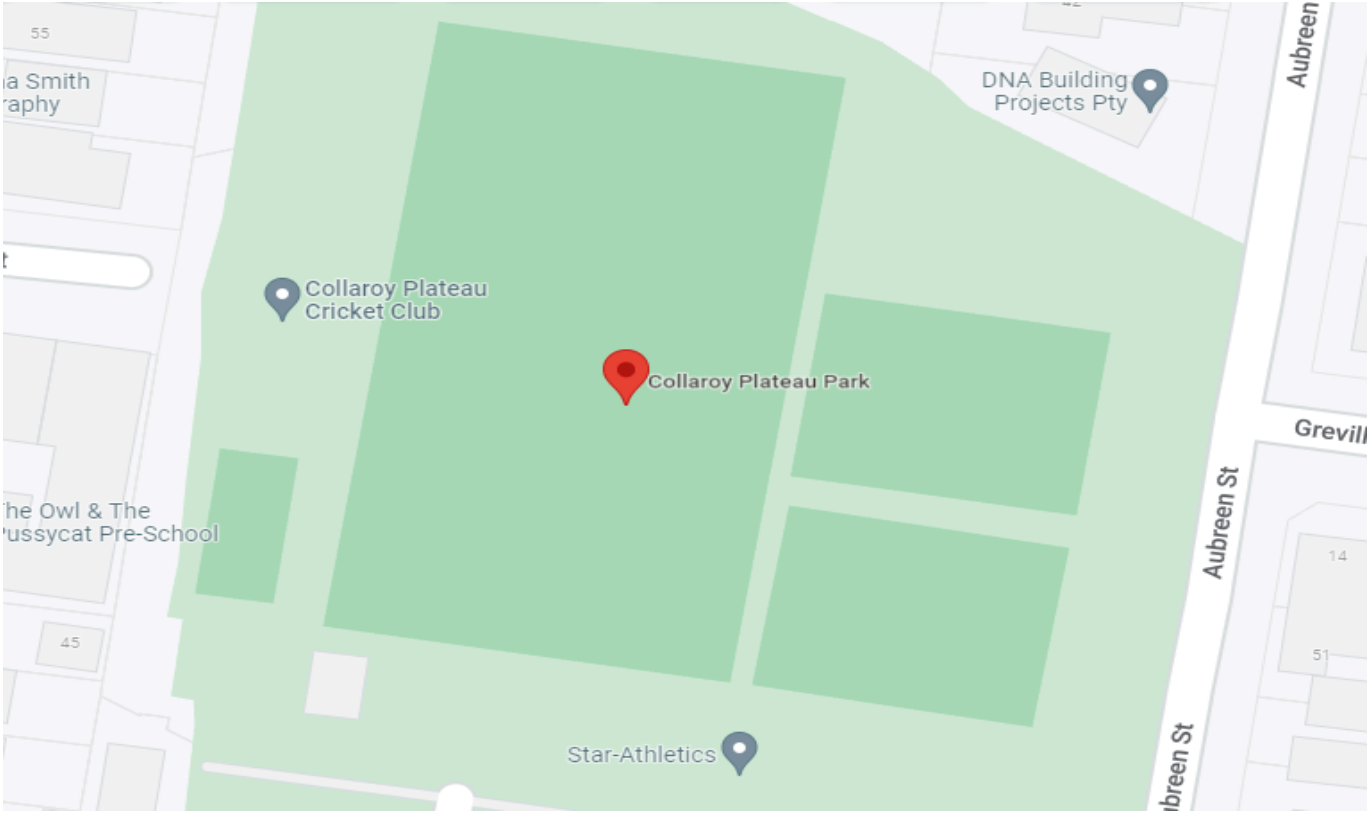

KITCHENER OVAL MONA VALE – BOYS CRICKET

LAKE PARK NARRABEEN – BOYS CRICKET

Griffith Park Collaroy – Boys Cricket

Collaroy Plateau Park Collaroy – Boys Cricket

NARRABEEN NORTH RESERVE – SOFTBALL & GIRLS CRICKET