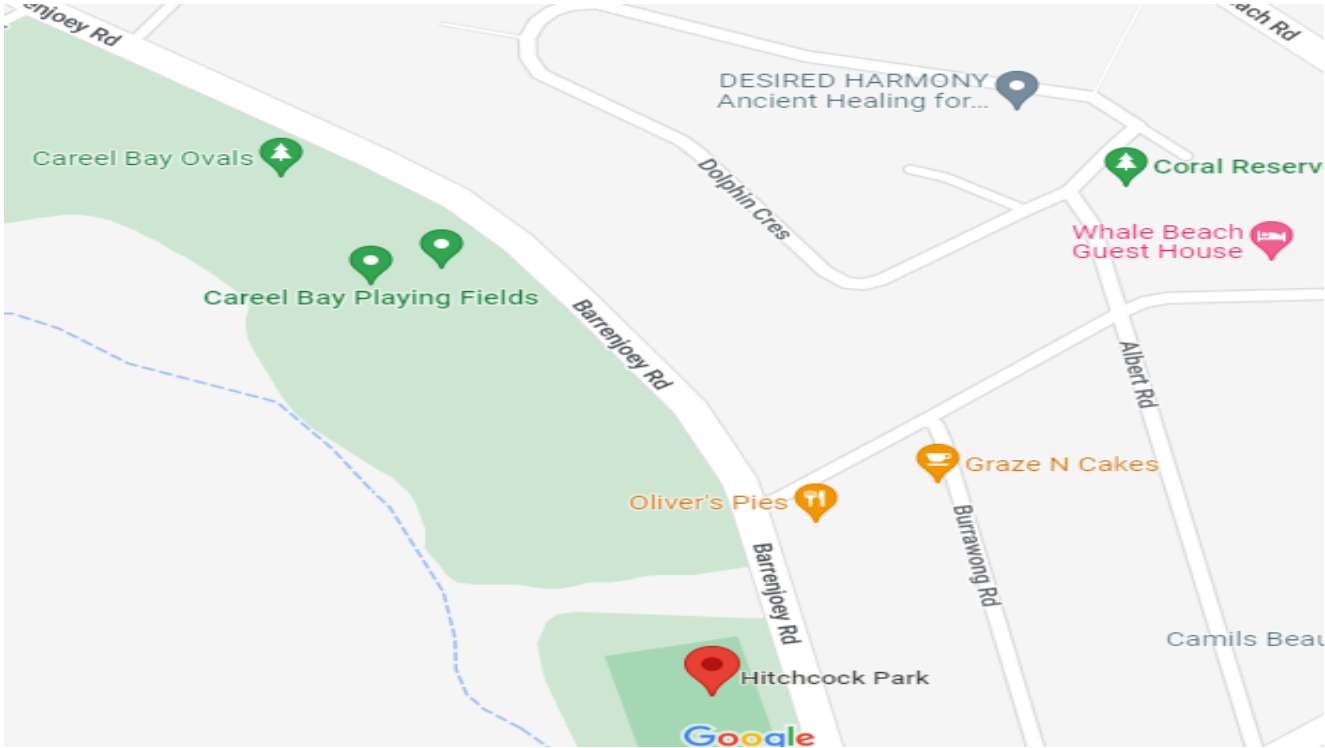

HITCHCOCK PARK AVALON – BOYS CRICKET