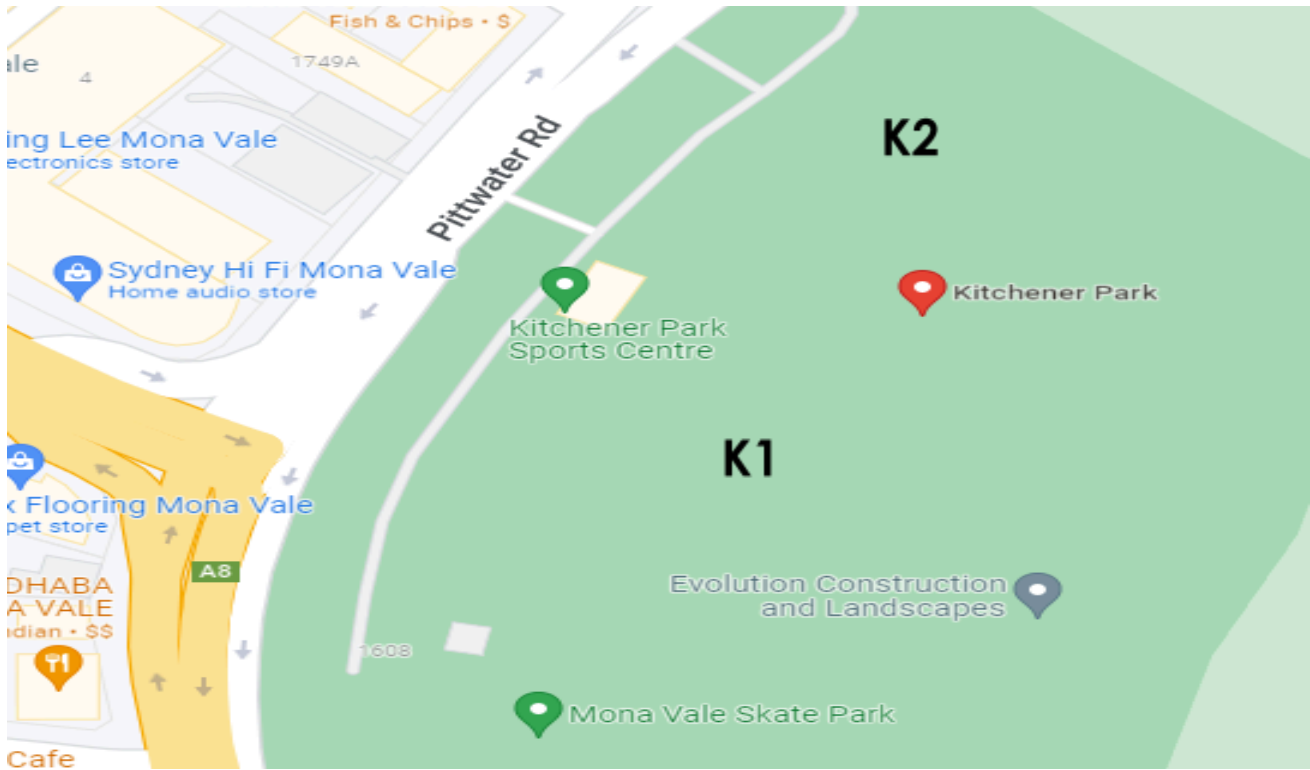

BYE requests:

Term	Date	Week	School
1	12/4/24	11	Bilgola Plateau
2	17-5-24	3	Elanora Heights
3	26-7-24	1	Collaroy Plateau
4	1-11-14	3	Elanora Heights

HITCHCOCK PARK AVALON – BOYS CRICKET

NEWPORT OVAL – BOYS CRICKET

KITCHENER OVAL MONA VALE – BOYS CRICKET

LAKE PARK NARRABEEN – BOYS CRICKET

Griffith Park Collaroy – Boys Cricket

Collaroy Plateau Park Collaroy – Boys Cricket

NARRABEEN NORTH RESERVE – SOFTBALL & GIRLS CRICKET