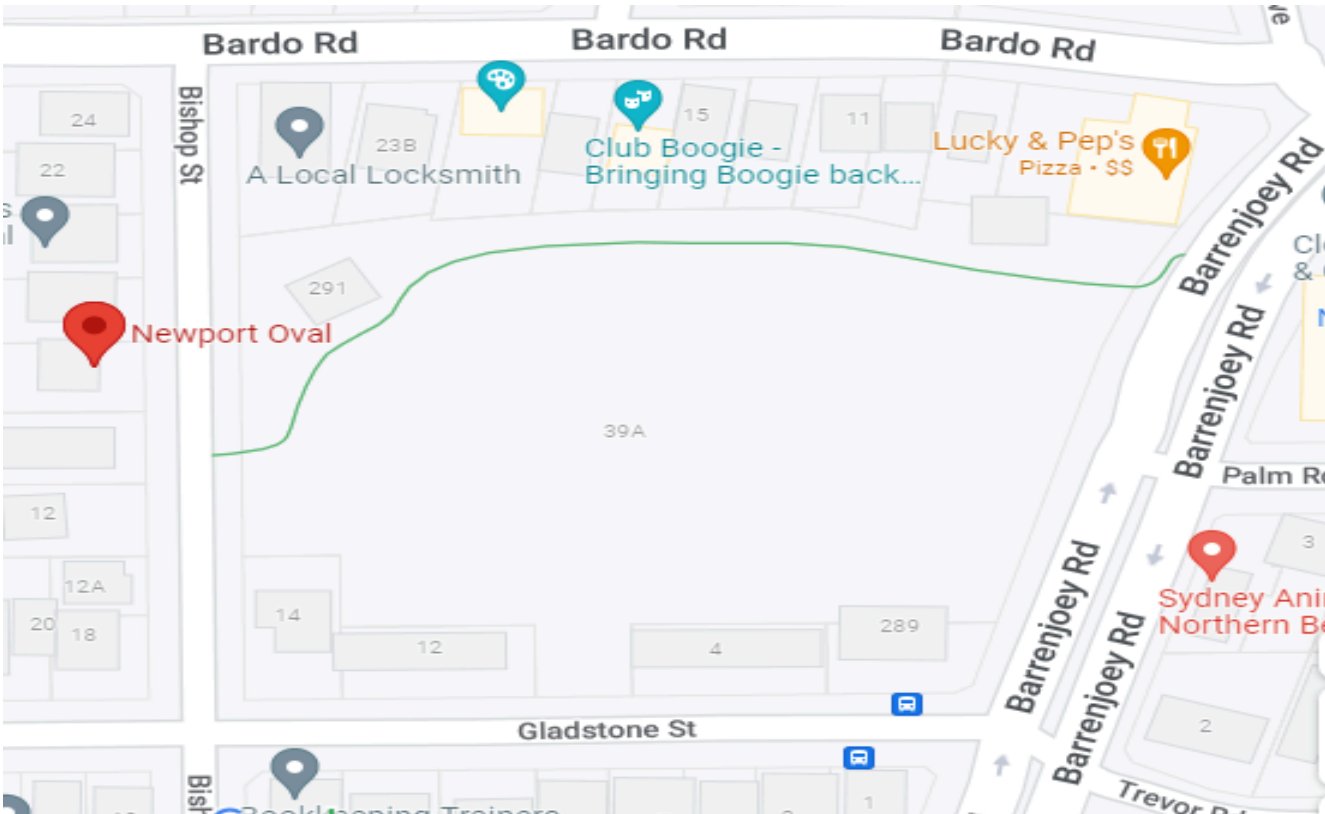

BYE requests:

Term	Date	Week	School
1	12/4/24	11	Bilgola Plateau
2	17-5-24	3	Elanora Heights
3	26-7-24	1	Collaroy Plateau
4	1-11-14	3	Elanora Heights

HITCHCOCK PARK AVALON – BOYS CRICKET

NEWPORT OVAL – BOYS CRICKET