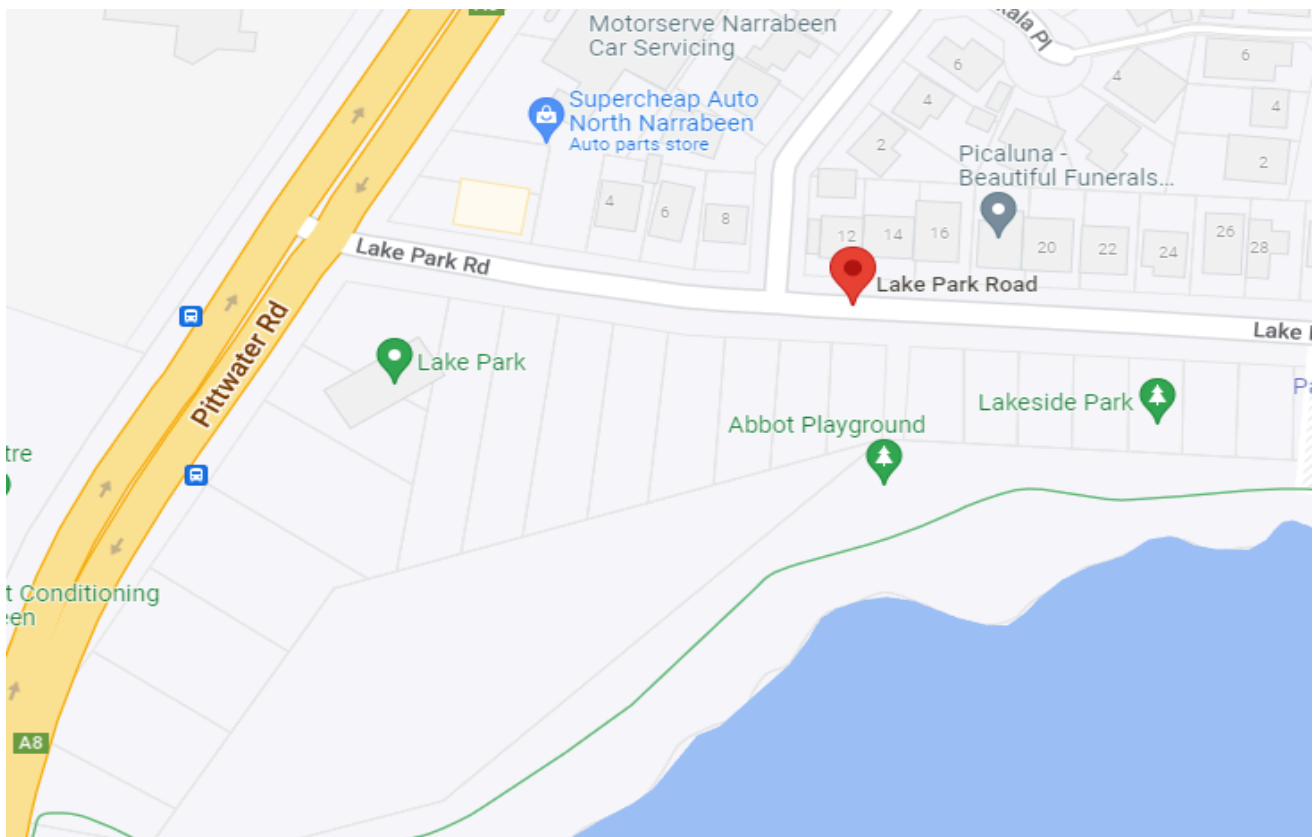

LAKE PARK NARRABEEN – BOYS CRICKET