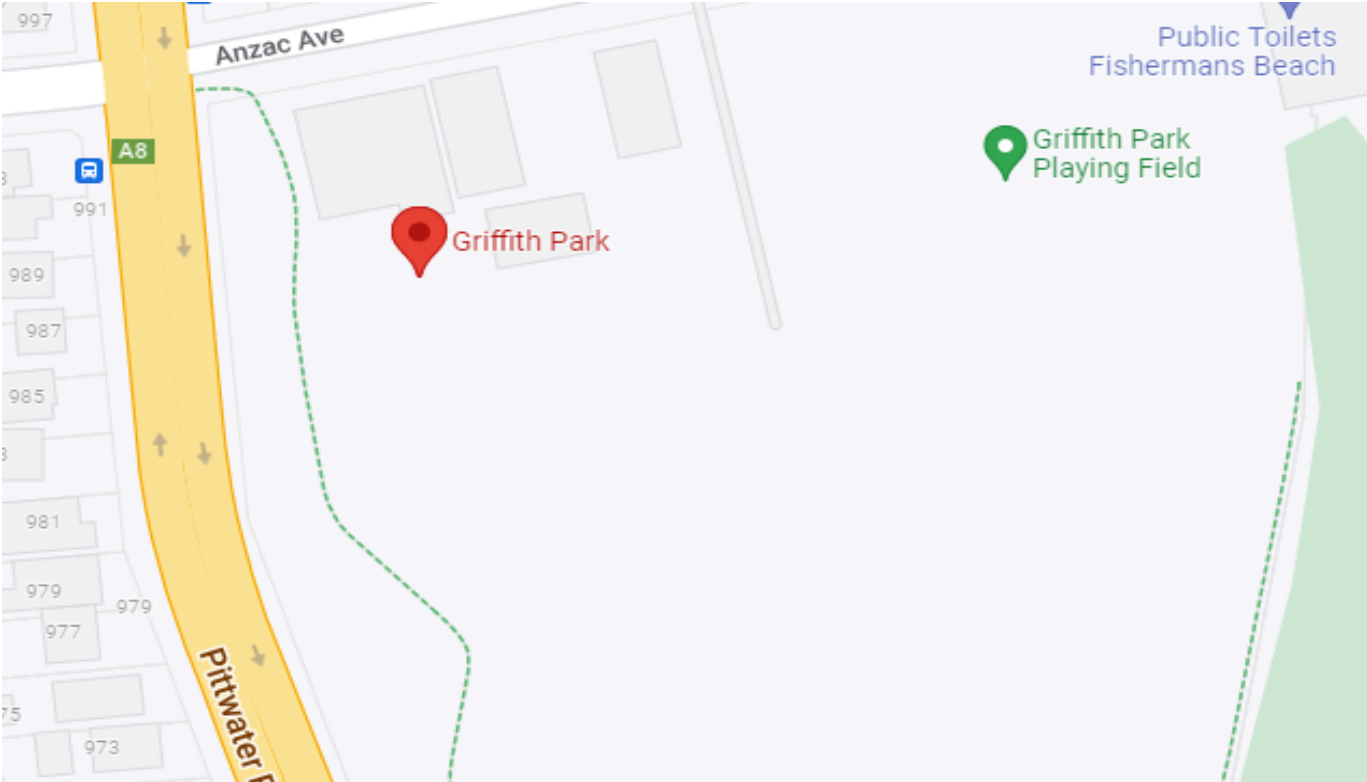

Griffith Park Collaroy – Boys Cricket